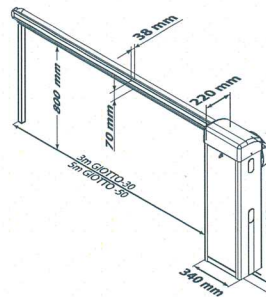

COLLECTIVE AND COMMERCIAL USE

Giotto

- Barriers for intensive use capable of operating working passages up to 5 metres.
- Available in 24V versions, with a wide range of accessories making them ideal for any context.

((ER-Ready))

DESCRIPTION	VOLTAGE	USEFUL PASSAGE
	(V)	m
GIOTTO 30 BT P940040 00002	24	3
GIOTTO 30S BT P940042 00002	24	3
GIOTTO 50 BT P940041 00002	24	5
GIOTTO 50S BT P940043 00002	24	5